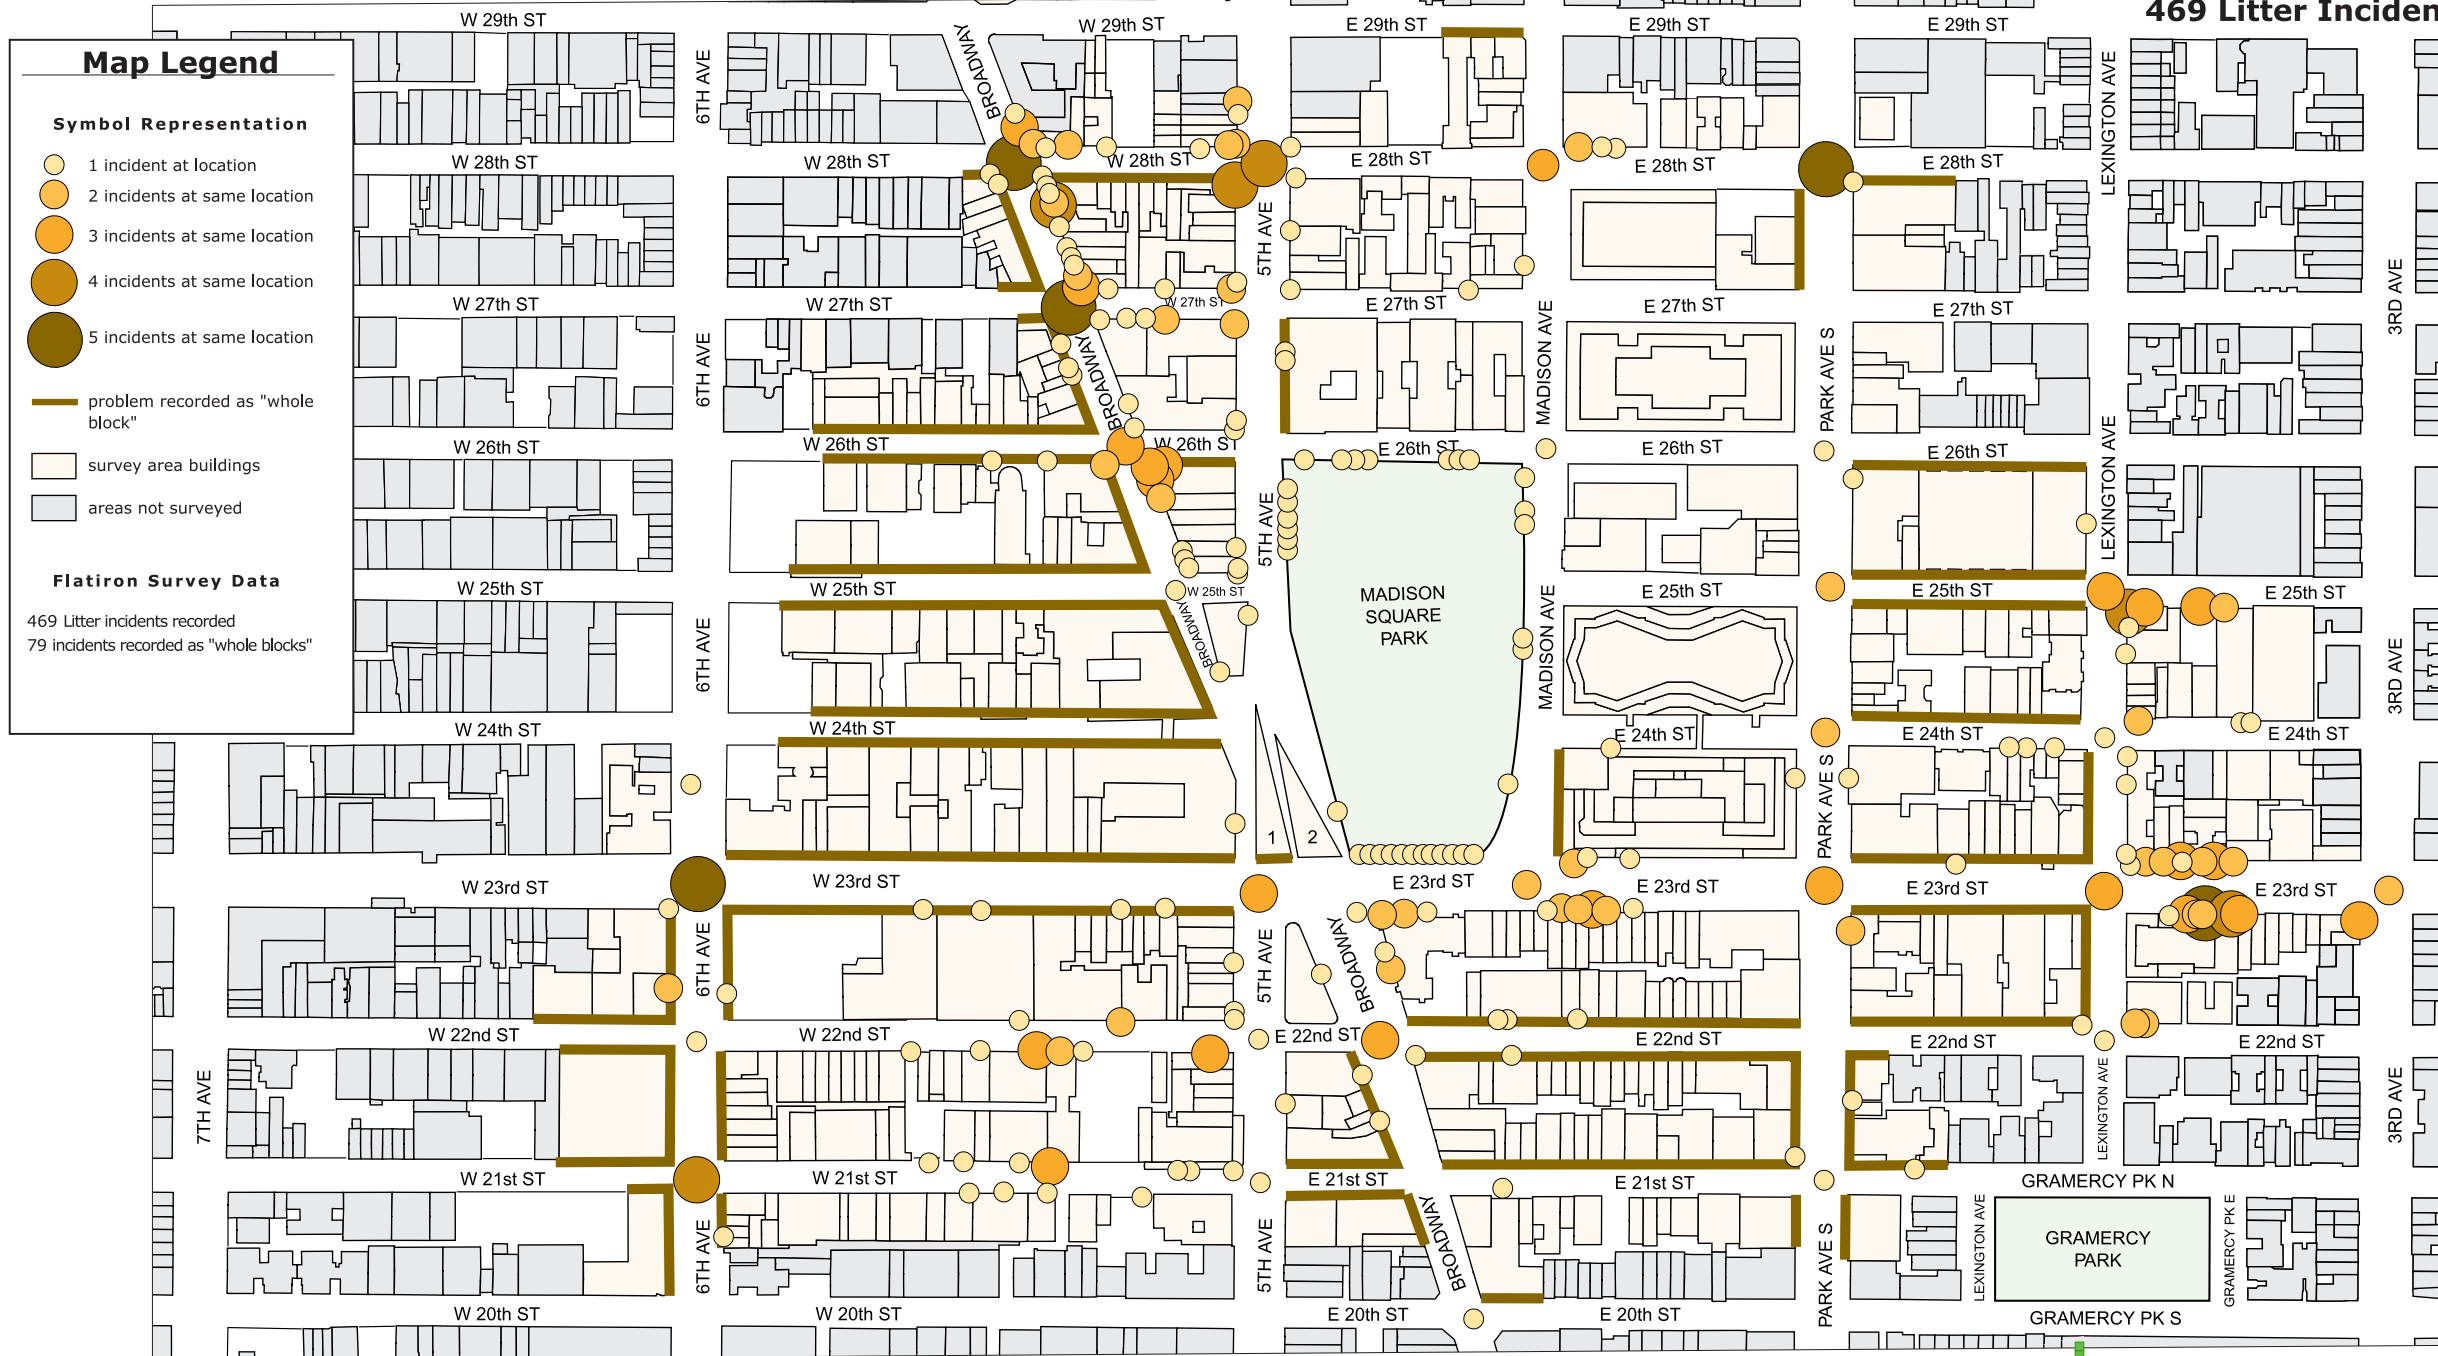

**Flatiron / 23rd Street Partnership BID - All Litter Problems Found, Fall 2006**

**164 Blockfaces Surveyed**  
**469 Litter Incidents Mapped**

**Map Legend**

**Symbol Representation**

- 1 incident at location
- 2 incidents at same location
- 3 incidents at same location
- 4 incidents at same location
- 5 incidents at same location
- problem recorded as "whole block"
- survey area buildings
- areas not surveyed

**Flatiron Survey Data**

469 Litter incidents recorded  
79 incidents recorded as "whole blocks"